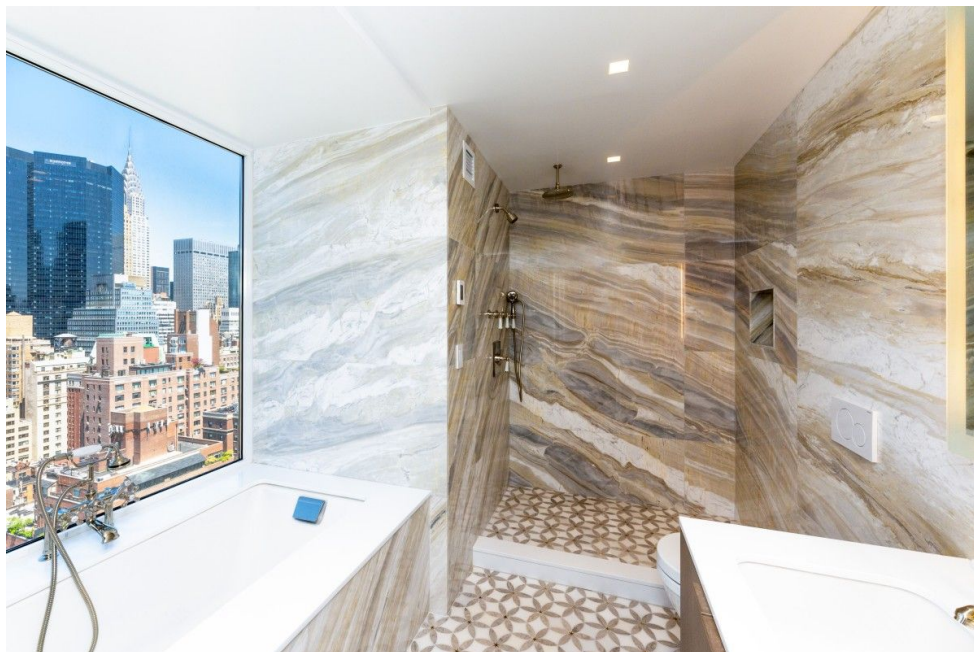

HAVEN

Residences Across The U.S. Offering Stunning Views From The Shower Or Bathtub

by Haven Team

Let's explore some residences across the U.S. that allow you to unwind in a shower or bath while immersing yourself in the captivating surrounding scenery.

Morgan Court, New York City

Morgan Court is a timeless 32-story boutique condominium in the sought-after Murray Hill neighborhood. [Unit 26B](#), one of 40 residences within the building, is a private-floor duplex offering breathtaking views from every window. In the bathroom, residents have a magnificent panorama of the New York City skyline, including the iconic Chrysler Building. This feature only adds to the appeal of this building's unique elegance.